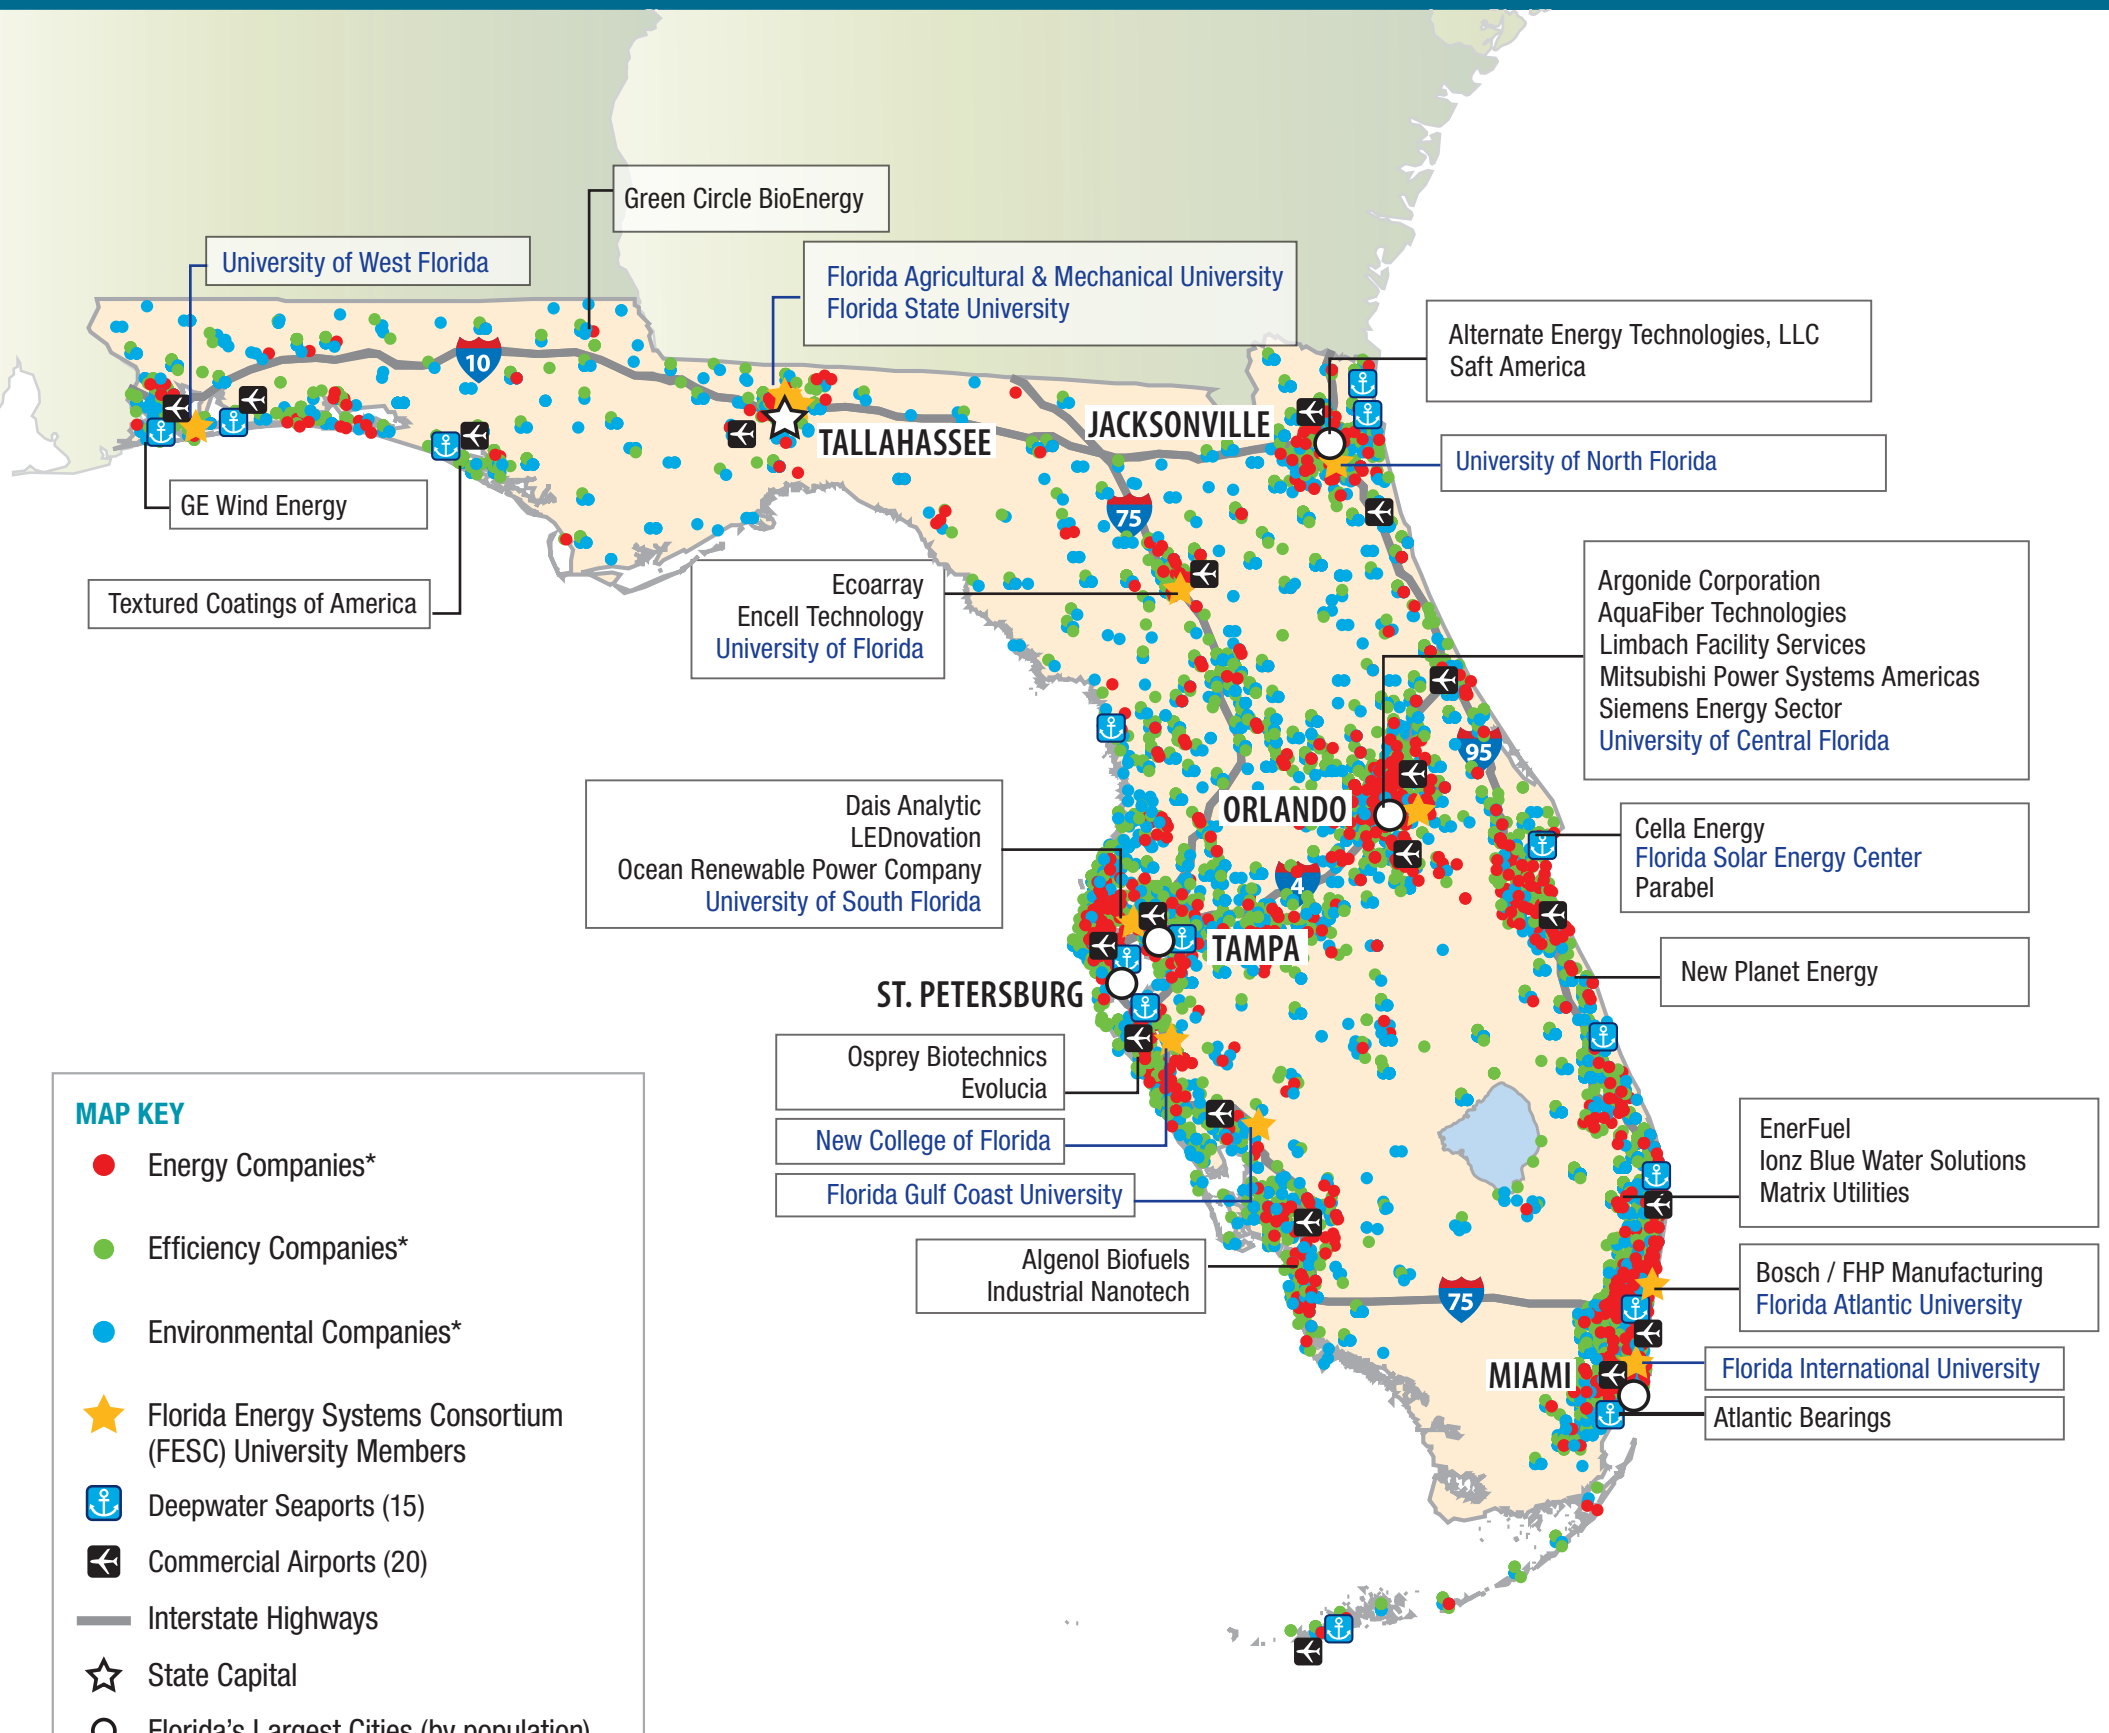

# FLORIDA'S CLEANTECH CLUSTER

(select companies highlighted)

## MAP KEY

- Energy Companies\*
- Efficiency Companies\*
- Environmental Companies\*
- ★ Florida Energy Systems Consortium (FESC) University Members
- ⚓ Deepwater Seaports (15)
- ✈ Commercial Airports (20)
- Interstate Highways
- ☆ State Capital
- Florida's Largest Cities (by population)

\* Companies operating in NAICS codes commonly associated with major leantech segments.